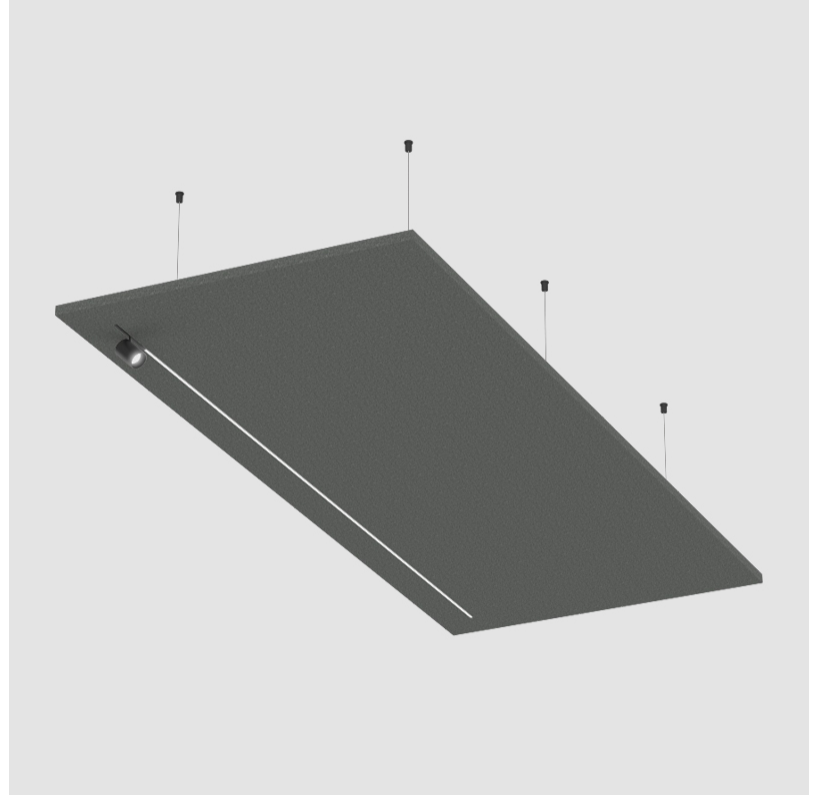

base number   Finishes (Diamond)   Acoustic Options   Cable Length

1. To build a product code in our configurator select the specify button on the base model # product page
2. To build a manual product code on this datasheet choose from the options listed below in blue font and add the suffix to the base model #

GENERAL

Series: Just Black Acoustic
Partner: Prolicht
Division: Architectural
Installation: Suspension
Product Type: Acoustic
Mounting Location: Ceiling
Light Distribution: Direct

PHYSICAL

Shape: Square
Length (mm): 2200
Length (in): 86 ⁵/₈
Width (mm): 900
Width (in): 35 ⁷/₁₆
Height (mm): 41
Height (in): 1 ⁵/₈
Holder Finish: SSR / BKV / CWI / CRY / HAB / LAG / UFT / ITA / RUA / RUR / MIC / FTG / MYG / TWT / LOD / PUS / FRO / FUP / KIA / POP / BLS / SPG / MEY / GOH / GUM / CHC / COM / ABZ / JAG
Fixture Material: Aluminum
Primary Material: Acoustic
[Cable Details: 2000mm / 6000mm Transparent Cable](#)

ELECTRICAL

Lamp Type: LED
Input Wattage (W): 29
Total Output Wattage (W): 26.4
Dimming: Non-Dimmable
Driver Included: No
Driver Location: Remote
Driver Type: Constant Voltage - Universal
Driver Class: Class 2
Input Voltage (V): 120 - 277
Output Voltage (V): 24

LED

Color Temperature (°K): 2700
Max. Delivered Lumen (lm): 714
Nominal Lumen (lm): 1020
CRI: >90 CRI
Lamp Life (hrs): 80000

OPTICAL

Beam Angle: 30

RATINGS AND CERTIFICATIONS

Certified By: Certified for North American Standards
IP rating: IP20

PROJECT
TYPE
SPECIFIER
QUANTITY
DATE